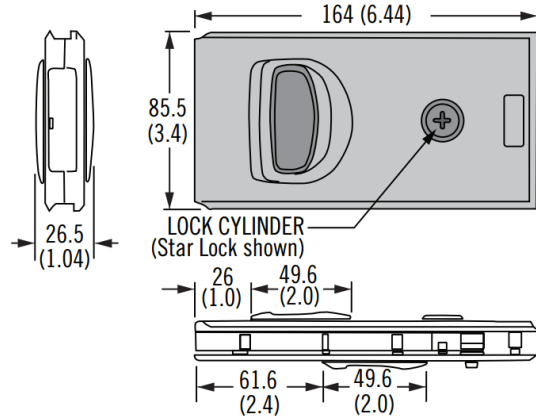

### Panel Preparation

	Part Number	
Pro Flush Latch*	Oval	Square
Star Lock	MF-05-430-24	MF-05-530-24
Disc Tumbler Lock	MF-05-450-24	MF-05-550-24

Accessories	Part Number
Oval Spacer	MF-92-400-24
Square Spacer	MF-92-500-24
Mounting Tool	MF-90-400-10