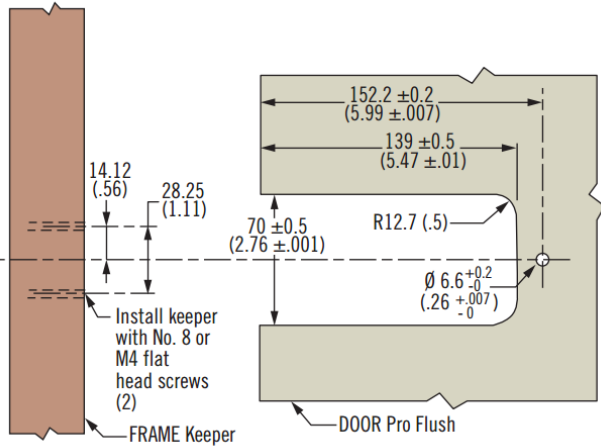

### Features

- Marine grade materials to prevent corrosion
- Sealed to help prevent water intrusion
- Available with two types of lock plugs
  - Star lock system, provides high security with a pin tumbler lock plug
  - 3 wafer flat key (MIM) lock, provides security with a stainless steel plug and has a reversible key
- Oval and square variant available

### Panel Preparation

	Part Number	
Pro Flush Latch*	Oval	Square
Star Lock	MF-05-430-24	MF-05-530-24
Disc Tumbler Lock	MF-05-450-24	MF-05-550-24

Accessories	Part Number
Oval Spacer	MF-92-400-24
Square Spacer	MF-92-500-24
Mounting Tool	MF-90-400-10