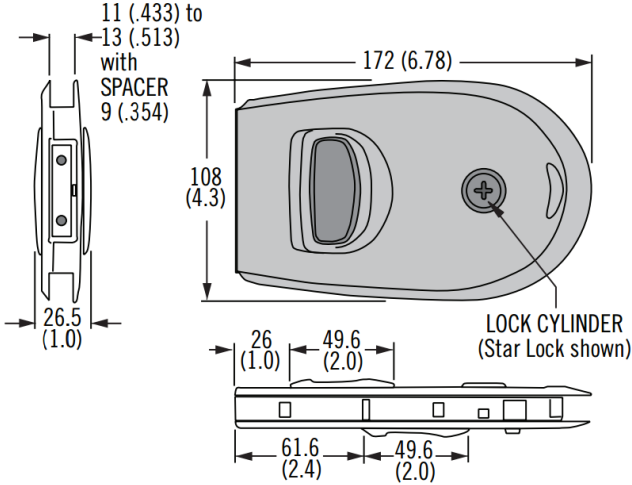

### Panel Preparation

	Part Number	
Pro Flush Latch*	Oval	Square
Star Lock	MF-05-430-24	MF-05-530-24
Disc Tumbler Lock	MF-05-450-24	MF-05-550-24

Accessories	Part Number
Oval Spacer	MF-92-400-24
Square Spacer	MF-92-500-24
Mounting Tool	MF-90-400-10