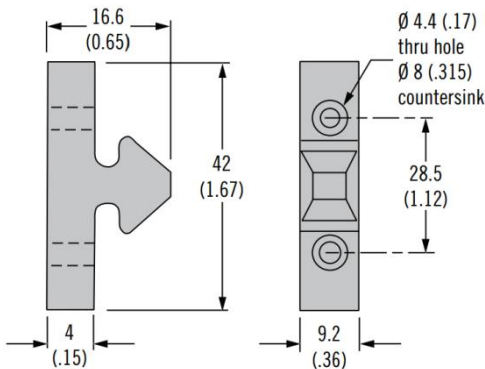

### Panel Preparation

	Part Number	
Pro Flush Latch*	Oval	Square
Star Lock	MF-05-430-24	MF-05-530-24
Disc Tumbler Lock	MF-05-450-24	MF-05-550-24

Accessories	Part Number
Oval Spacer	MF-92-400-24
Square Spacer	MF-92-500-24
Mounting Tool	MF-90-400-10